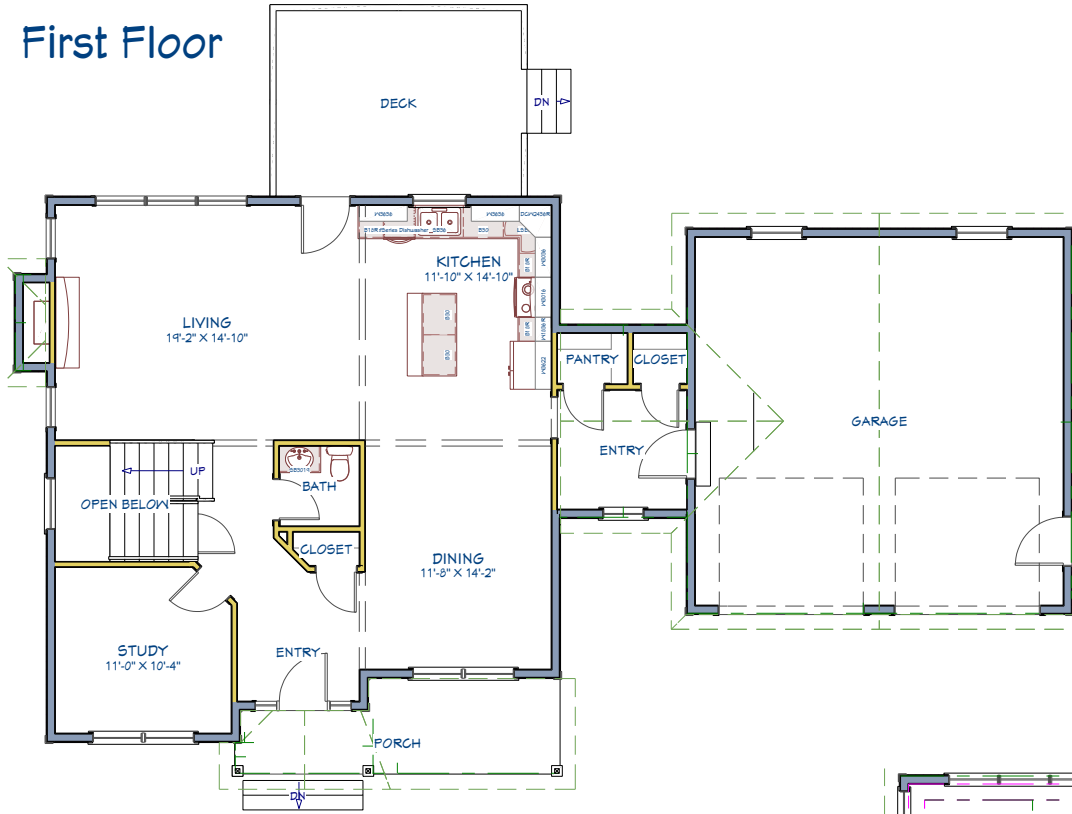

Picture shown is a facsimile. May include upgrade items.

# The Whittemore II

2160 square feet, 3 bedrooms, 2 and a half bathrooms

# First Floor

LIVING AREA  
1137 SQ FT

# Second Floor

LIVING AREA  
1024 SQ FT

Front View  
Back View

Left Side View  
Right Side View