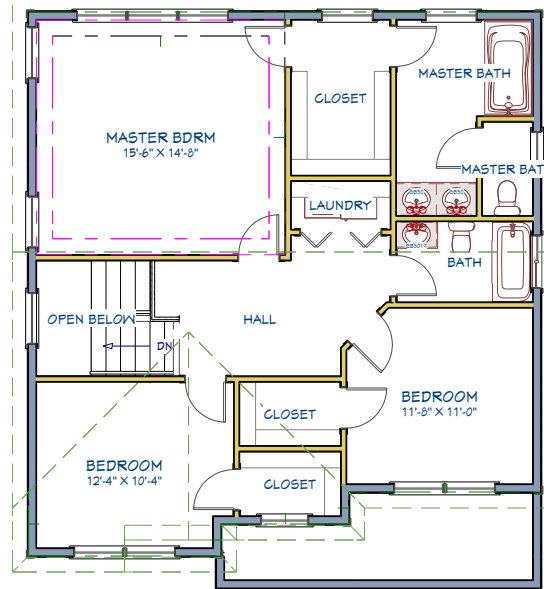

Picture shown is a facsimile. May include upgrade items.

# The Whittemore II

2160 square feet, 3 bedrooms, 2 and a half bathrooms

# First Floor

LIVING AREA  
1137 SQ FT

# Second Floor

LIVING AREA  
1024 SQ FT

Front View  
Back View

Left Side View  
Right Side View