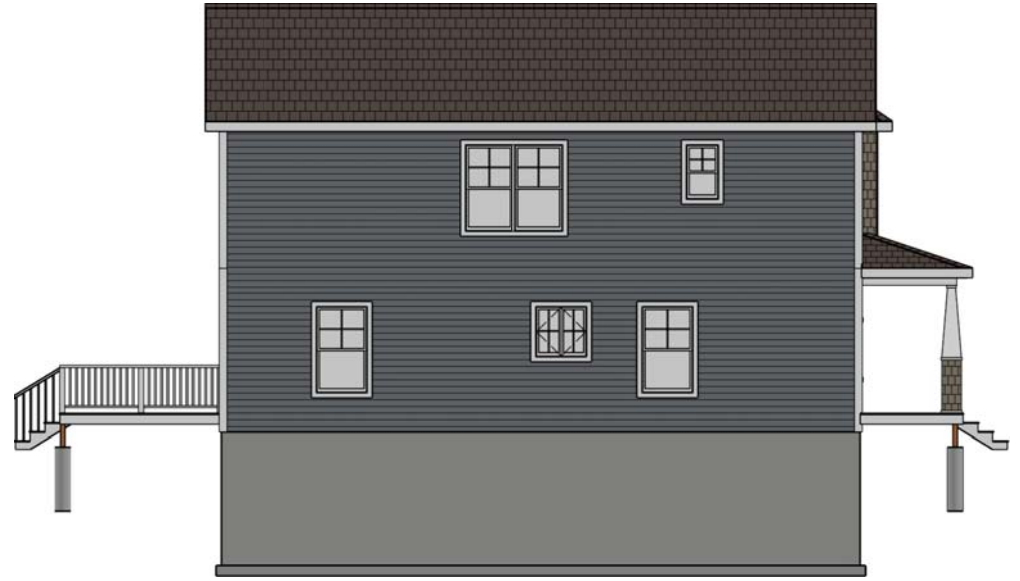

Picture shown is a facsimile. May include upgrade items.

The Bayberry

1609 square feet, 3 bedrooms, 2 and a half bathrooms

First Floor

LIVING AREA
800 SQ FT

LIVING AREA
809 SQ FT

Second Floor

Front View

Left Side View

Back View

Right Side View