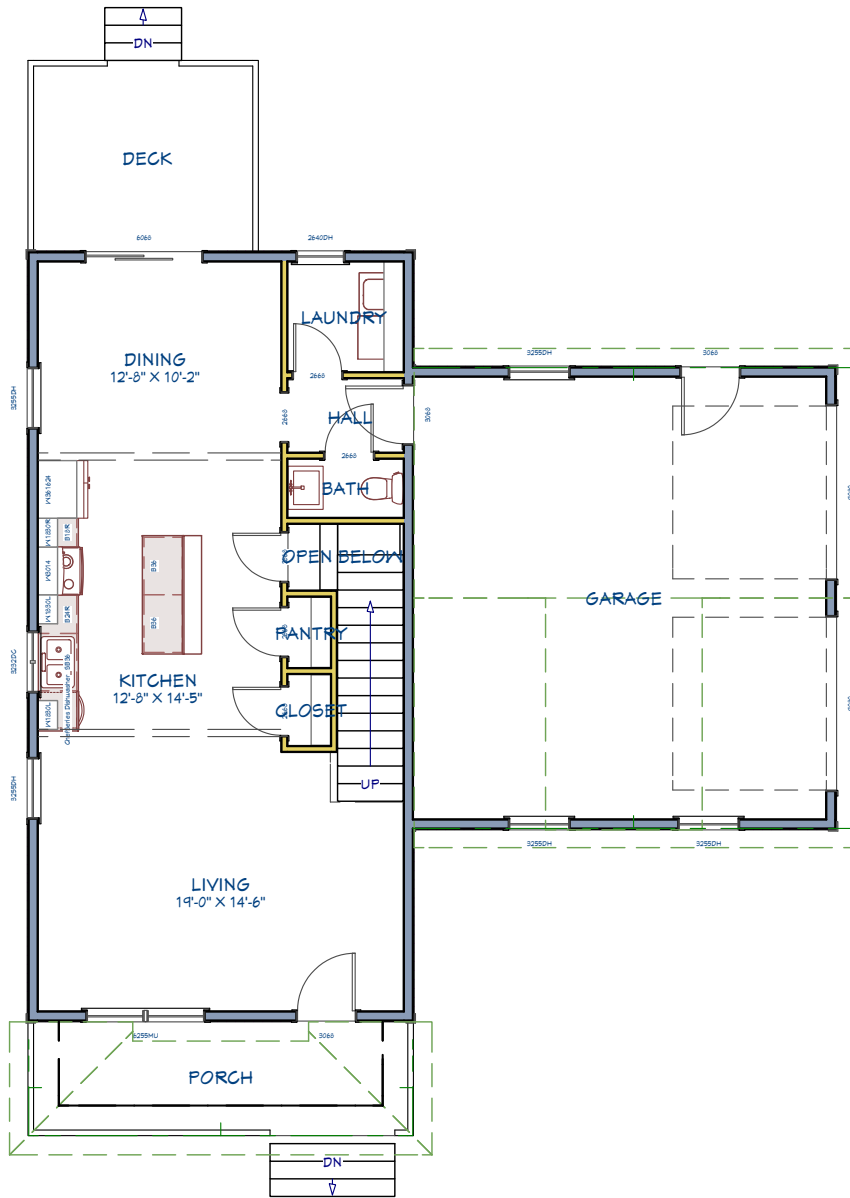

Picture shown is a facsimile. May include upgrade items.

The Bayberry

1609 square feet, 3 bedrooms, 2 and a half bathrooms

First Floor

LIVING AREA
800 SQ FT

LIVING AREA
809 SQ FT

Second Floor

Front View

Left Side View

Back View

Right Side View