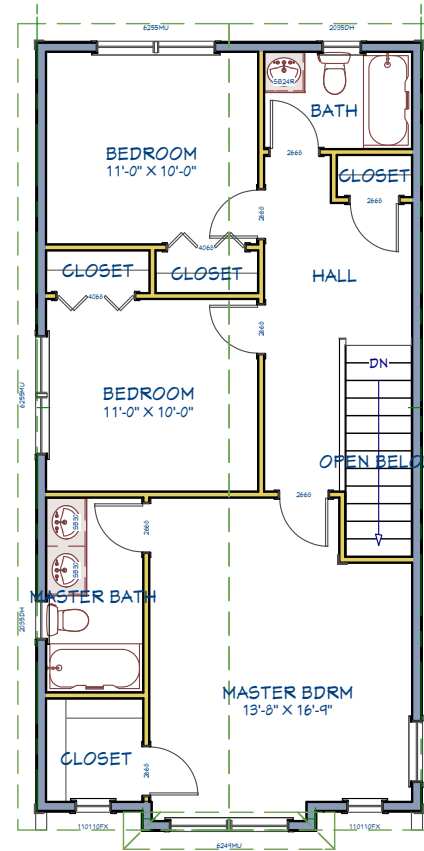

Picture shown is a facsimile. May include upgrade items.

The Bayberry

1609 square feet, 3 bedrooms, 2 and a half bathrooms

First Floor

LIVING AREA
800 SQ FT

LIVING AREA
809 SQ FT

Second Floor

Front View

Left Side View

Back View

Right Side View