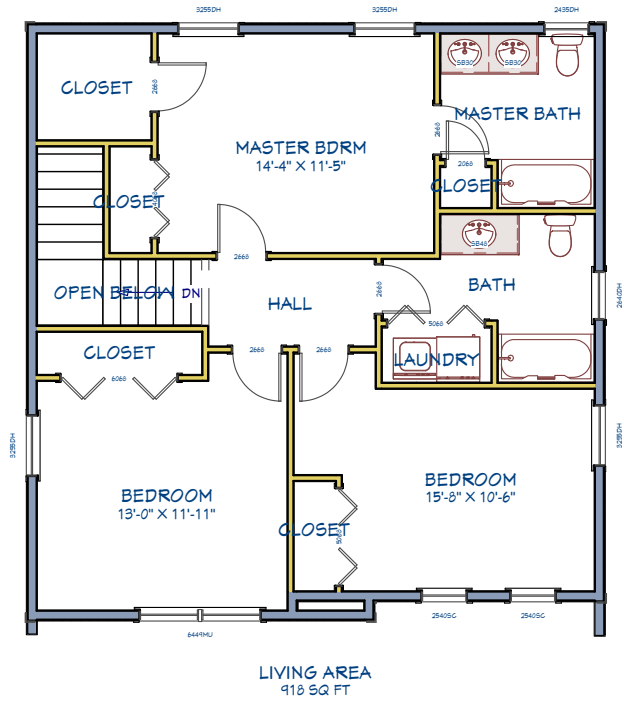

Picture shown is a facsimile. May include upgrade items.

# The Birchwood

1764 square feet, 3 bedrooms, 2 and a half bathrooms

# First Floor

# Second Floor

Front View

Left Side View

Back View

Right Side View