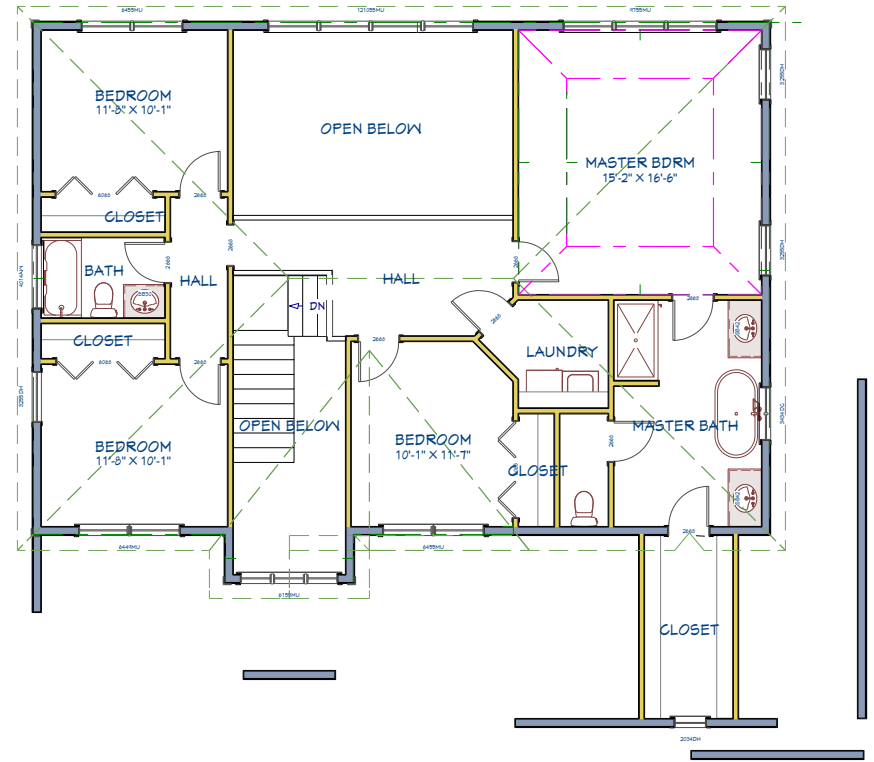

Picture shown is a facsimile. May include upgrade items.

The Brentwood

2924 square feet, 4-5 bedrooms, 3 baths

LIVING AREA
1354 SQ FT

First Floor

LIVING AREA
1570 SQ FT

Second Floor

FRONT VIEW
BACK VIEW

LEFT SIDE VIEW
RIGHT SIDE VIEW