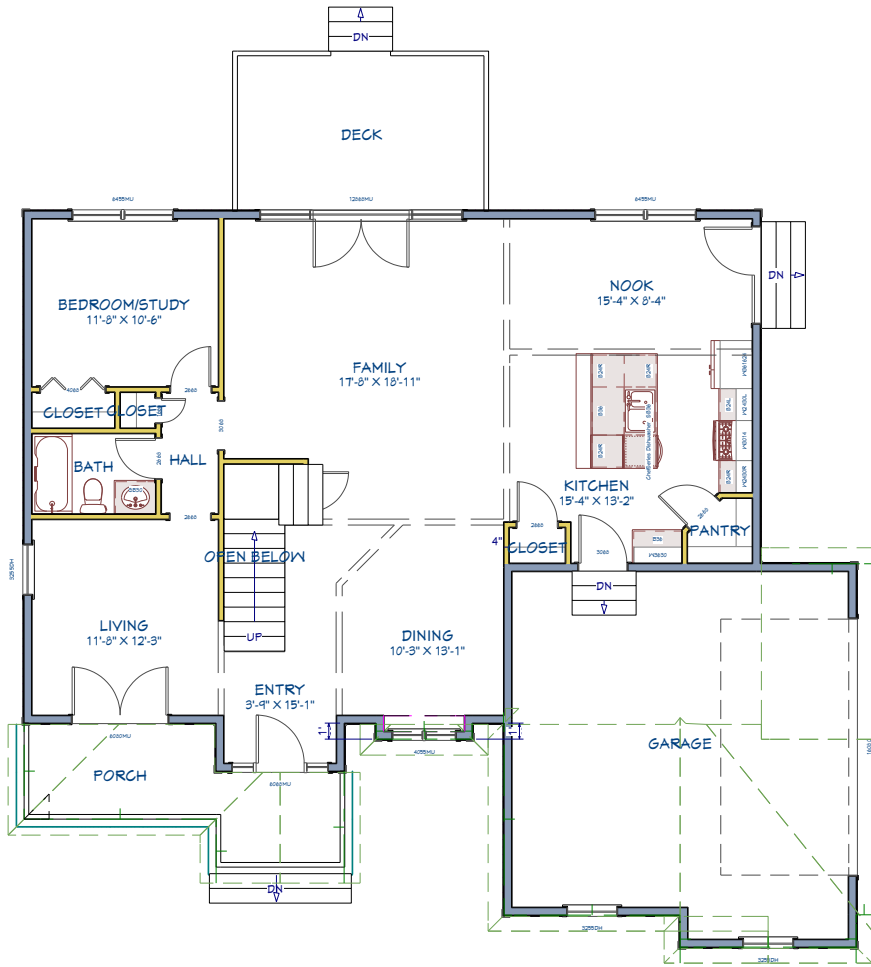

Picture shown is a facsimile. May include upgrade items.

The Brentwood

2924 square feet, 4-5 bedrooms, 3 baths

LIVING AREA
1354 SQ FT

First Floor

LIVING AREA
1570 SQ FT

Second Floor

FRONT VIEW
BACK VIEW

LEFT SIDE VIEW
RIGHT SIDE VIEW