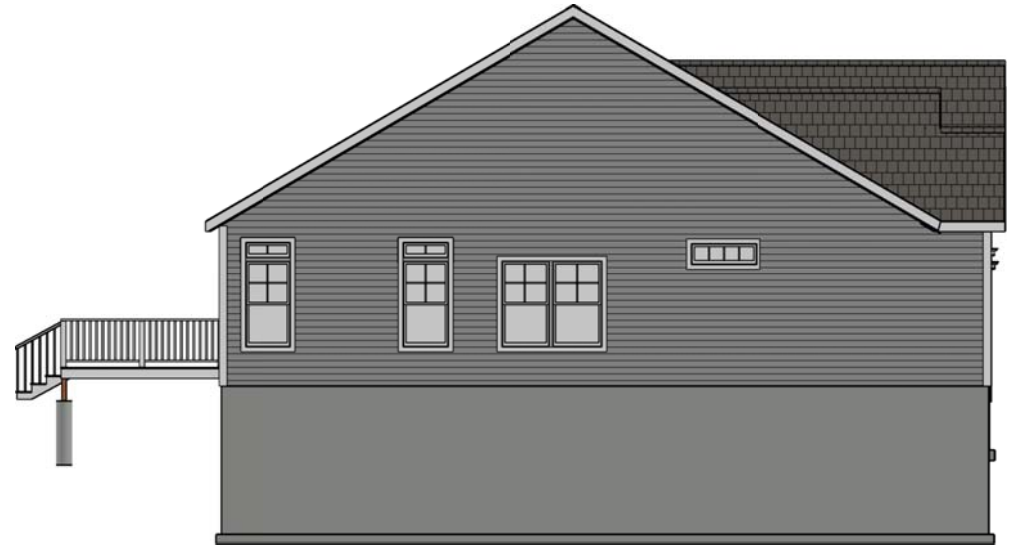

Picture shown is a facsimile. May include upgrade items.

The Dublin

1620 square feet, 3 bedrooms, 2 baths

First Floor

FRONT VIEW

LEFT SIDE VIEW

BACK VIEW

RIGHT SIDE VIEW