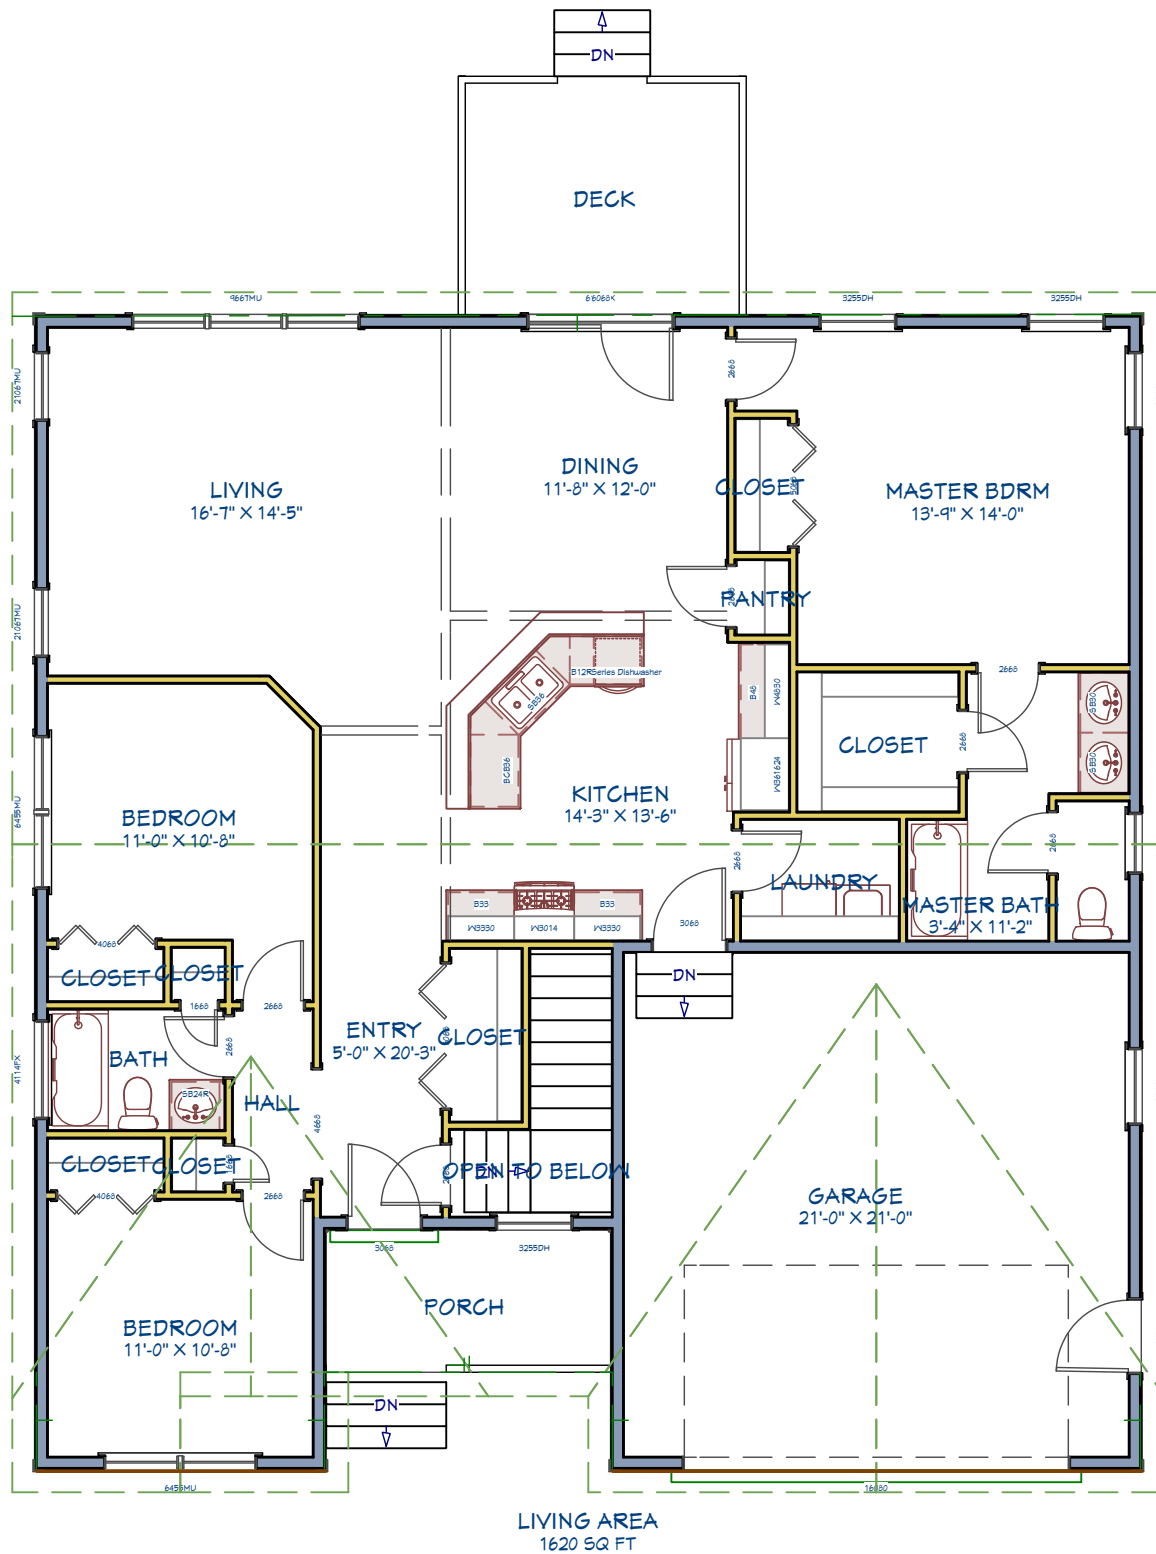

Picture shown is a facsimile. May include upgrade items.

The Dublin

1620 square feet, 3 bedrooms, 2 baths

First Floor

FRONT VIEW

LEFT SIDE VIEW

BACK VIEW

RIGHT SIDE VIEW