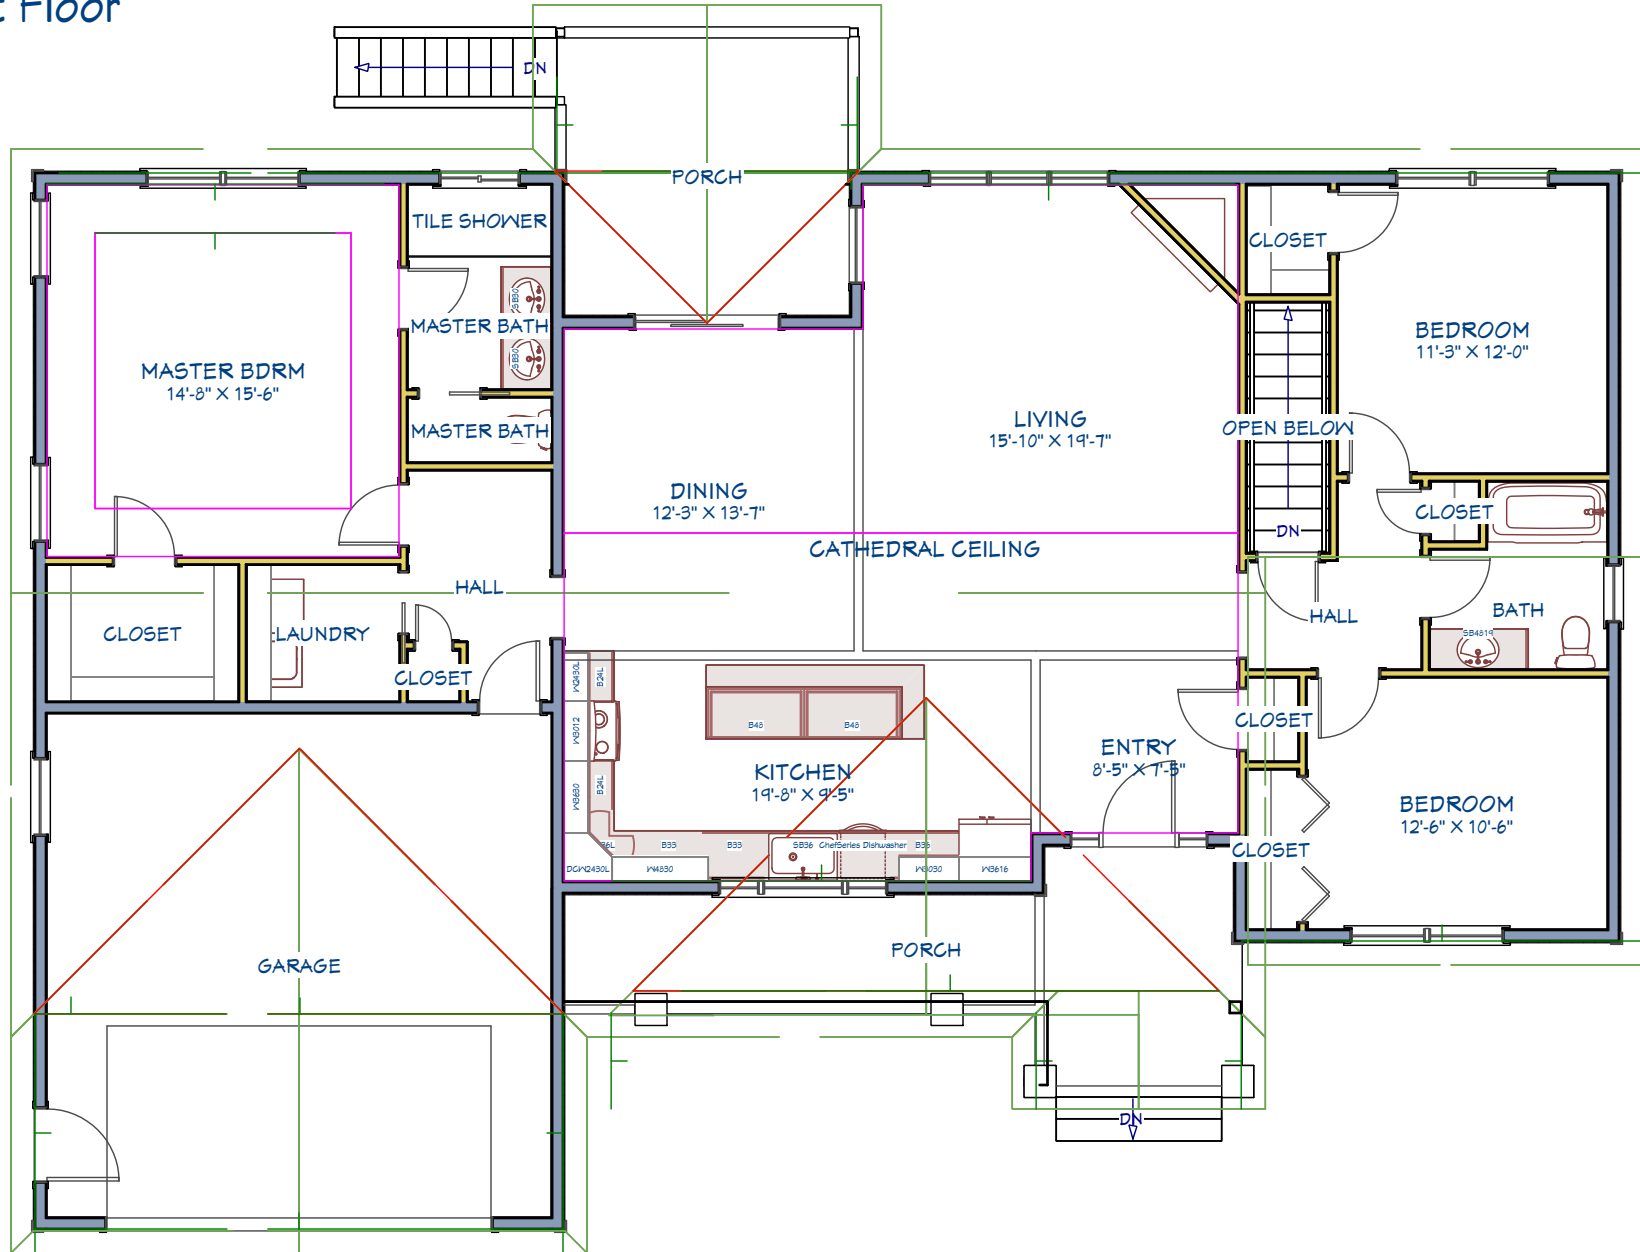

Picture shown is a facsimile. May include upgrade items.

The Newbury

1761 square feet, 3 bedrooms, 2 bathrooms

First Floor

LIVING AREA
1761 SQ FT

FRONT VIEW

LEFT SIDE VIEW

BACK VIEW

RIGHT SIDE VIEW