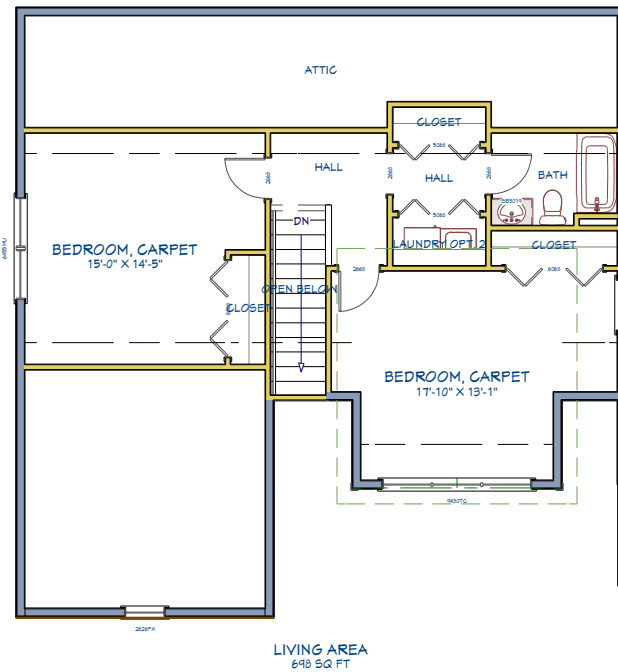

Picture shown is a facsimile. May include upgrade items.

# The Rosewood II

2112 square feet, 3-4 bedrooms, 2 and a half baths

# First Floor

# Second Floor

FRONT VIEW

LEFT SIDE VIEW

BACK VIEW

RIGHT SIDE VIEW