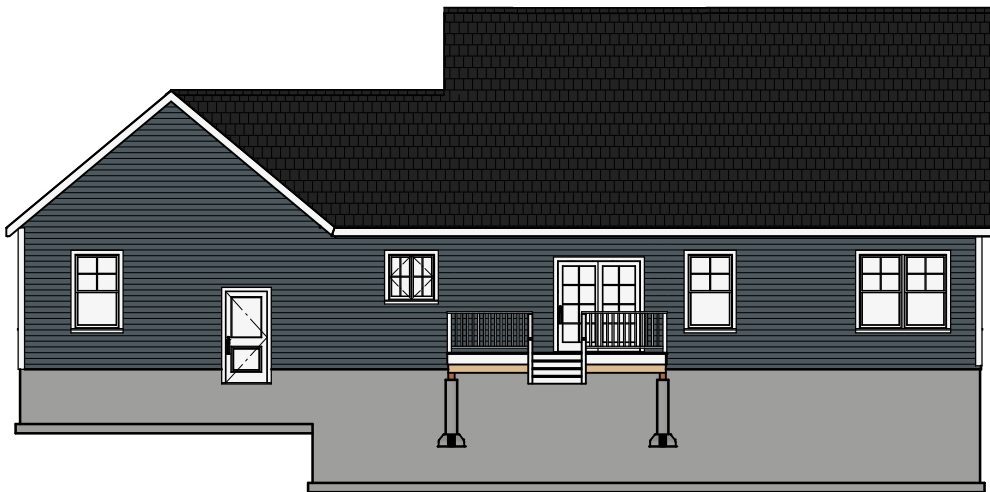

Picture shown is a facsimile. May include upgrade items.

# The Rosewood II

2112 square feet, 3-4 bedrooms, 2 and a half baths

# Second Floor

FRONT VIEW

LEFT SIDE VIEW

BACK VIEW

RIGHT SIDE VIEW