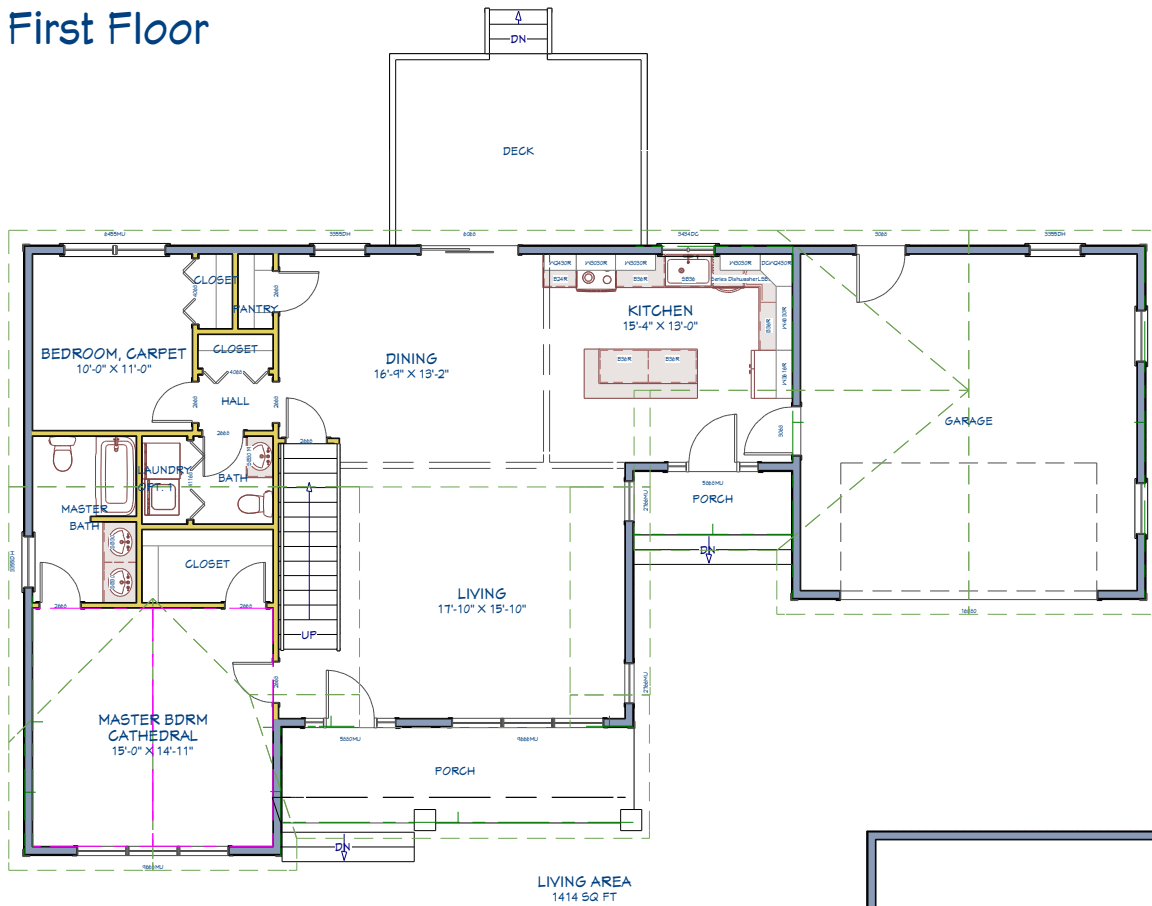

Picture shown is a facsimile. May include upgrade items.

# The Rosewood II

2112 square feet, 3-4 bedrooms, 2 and a half baths

# First Floor

# Second Floor

FRONT VIEW

LEFT SIDE VIEW

BACK VIEW

RIGHT SIDE VIEW