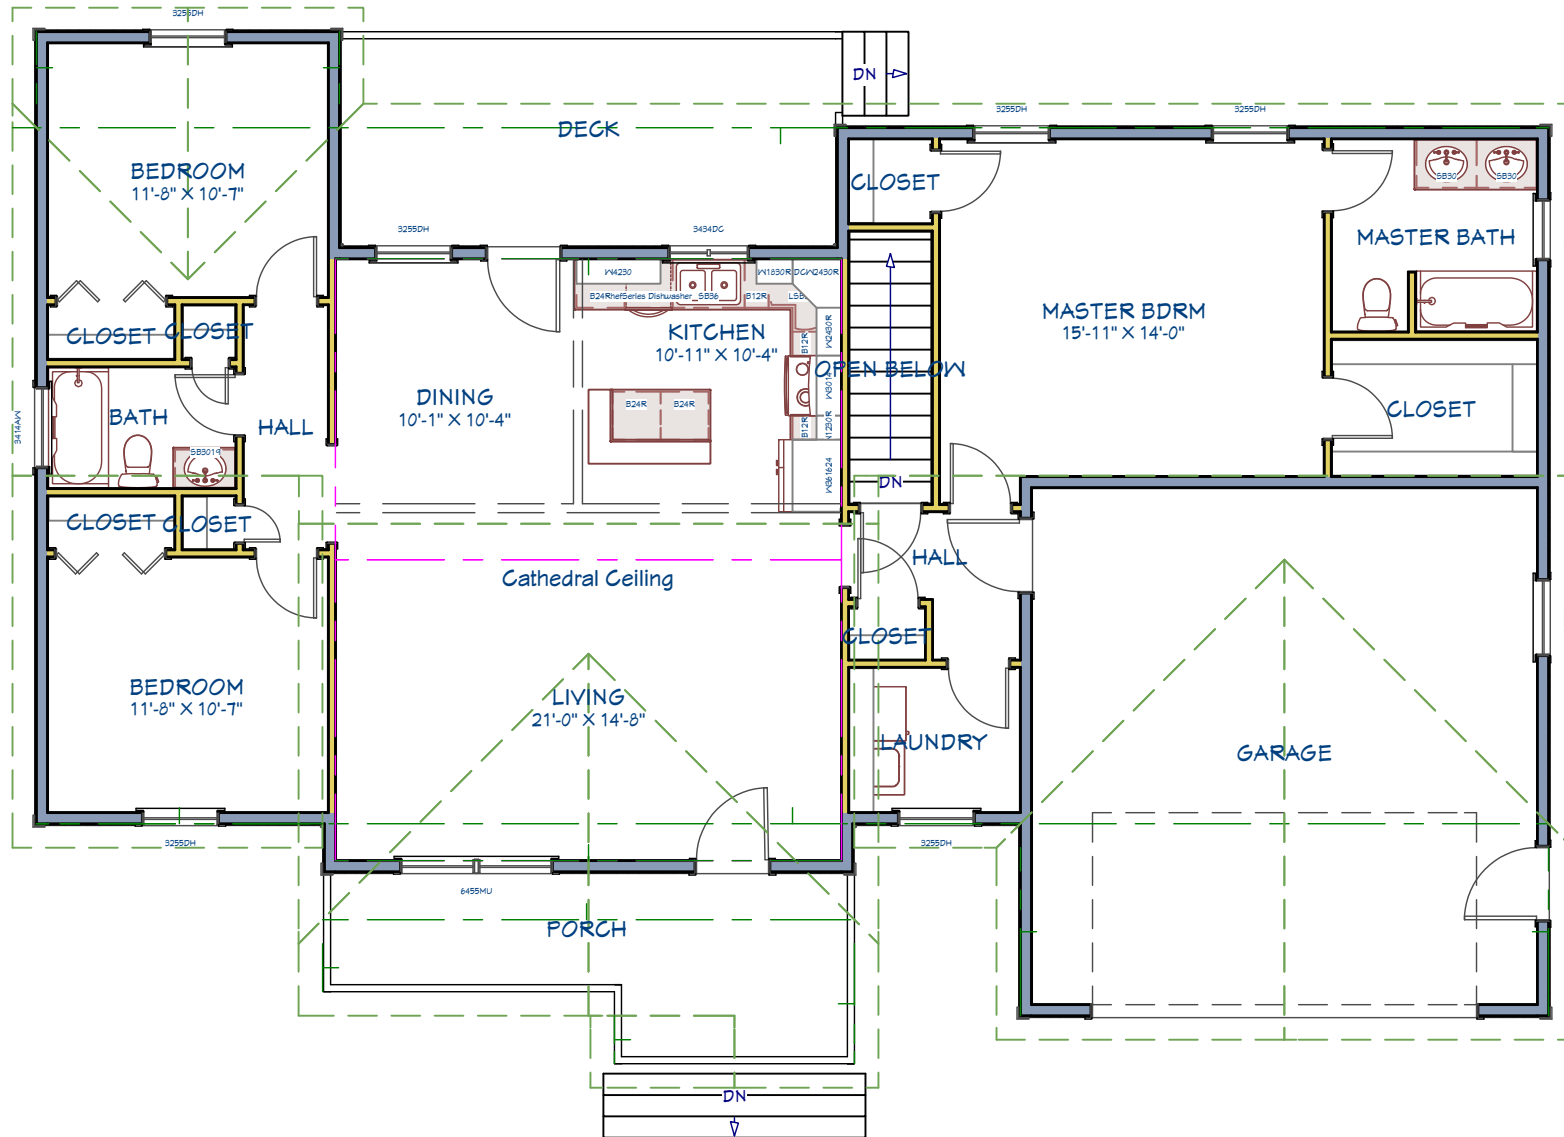

Picture shown is a facsimile. May include upgrade items.

The Thayer

1516 square feet, 3 bedrooms, 2 bathrooms

First Floor

LIVING AREA
1516 SQ FT

FRONT VIEW

LEFT SIDE VIEW

BACK VIEW

RIGHT SIDE VIEW