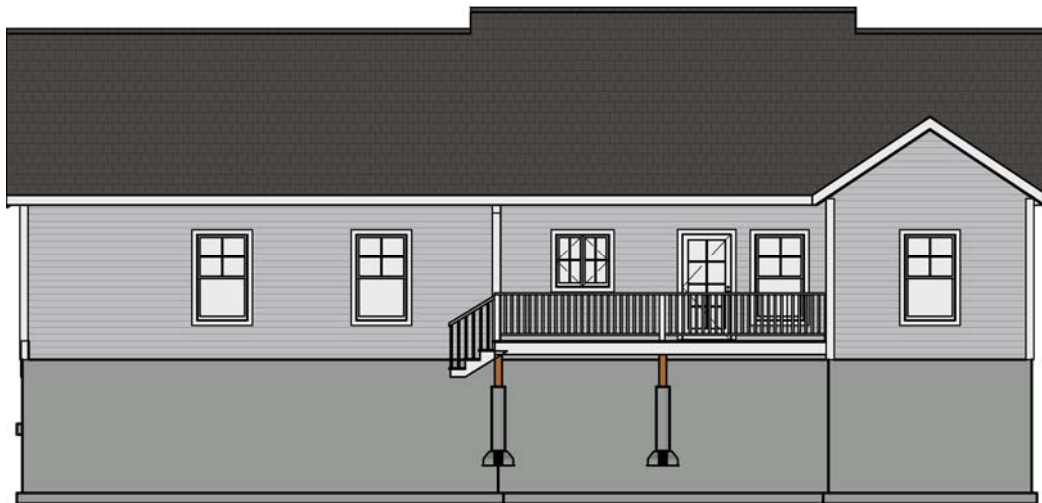

Picture shown is a facsimile. May include upgrade items.

The Thayer

1516 square feet, 3 bedrooms, 2 bathrooms

First Floor

LIVING AREA
1516 SQ FT

FRONT VIEW

LEFT SIDE VIEW

BACK VIEW

RIGHT SIDE VIEW