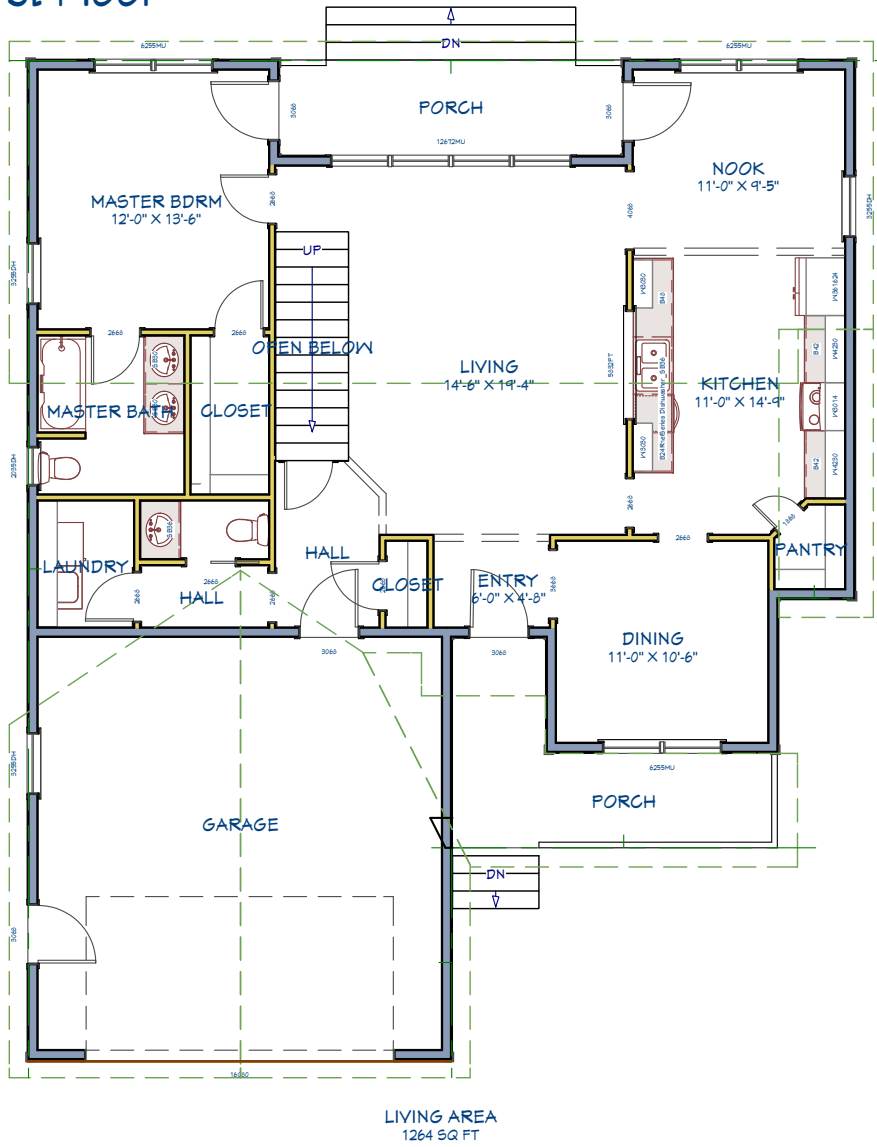

Picture shown is a facsimile. May include upgrade items.

The Timberland

2268 square feet, 4 bedrooms, 2 and a half bathrooms

First Floor

Second Floor

Front View

Left Side View

Back View

Right Side View