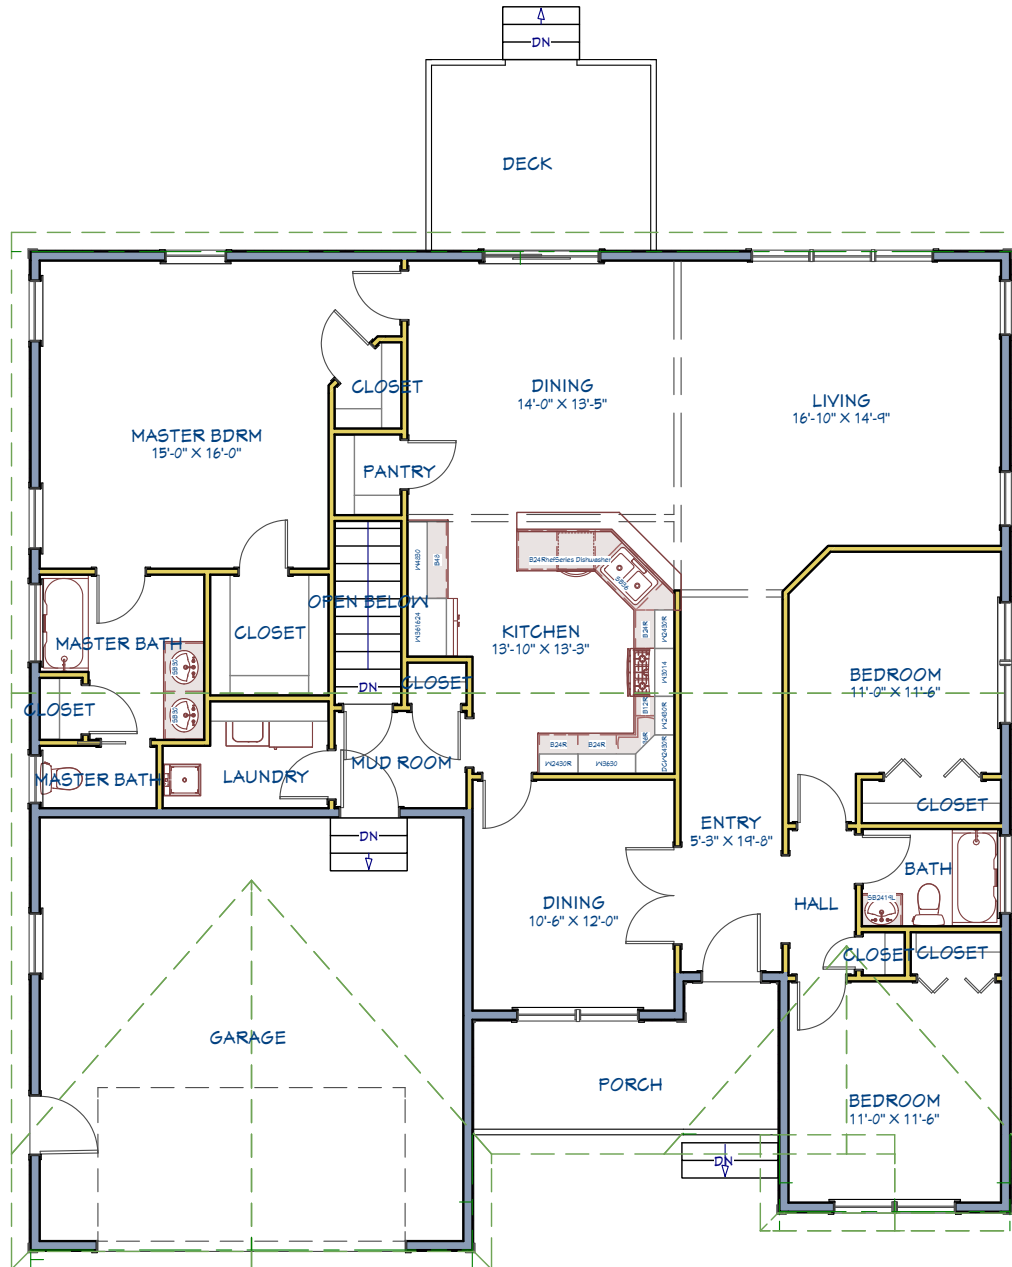

Picture shown is a facsimile. May include upgrade items.

The Washington

1912 square feet, 3 bedrooms, 2 baths

First Floor

LIVING AREA
1912 SQ FT

FRONT VIEW

LEFT SIDE VIEW

BACK VIEW

RIGHT SIDE VIEW