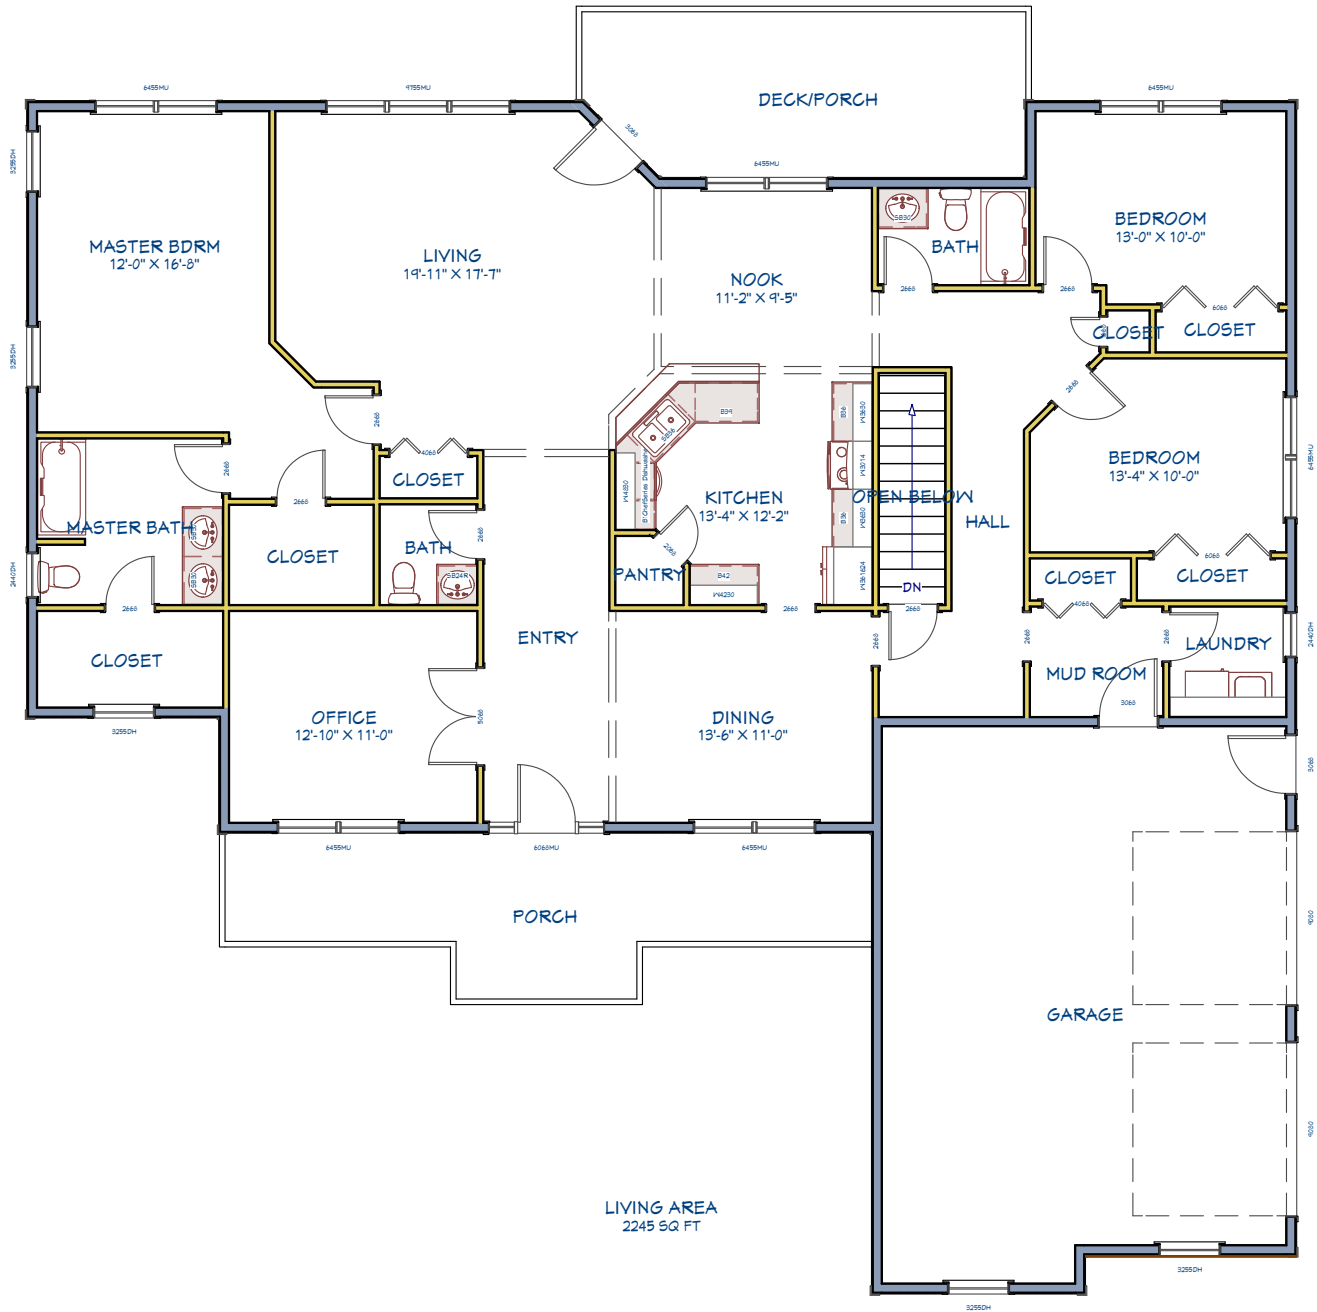

Picture shown is a facsimile. May include upgrade items.

# The Wentworth

2245 square feet, 3 bedrooms, 2 and a half bathrooms

# First Floor

Front View

Left Side View

Back View

Right Side View